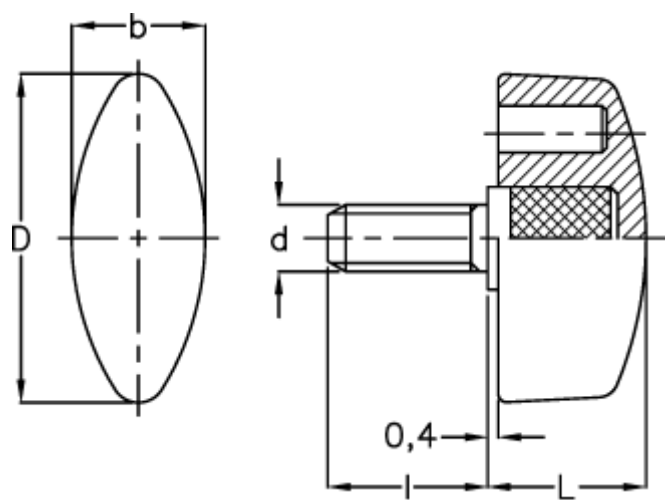

# Data Sheet

Article number: 2302008464

Description: E+G Wing knob  
CT.476/40 p-M8x25

## Measures

b = 15.5

d = 40

d 6g = M8

l = 25

L = 17